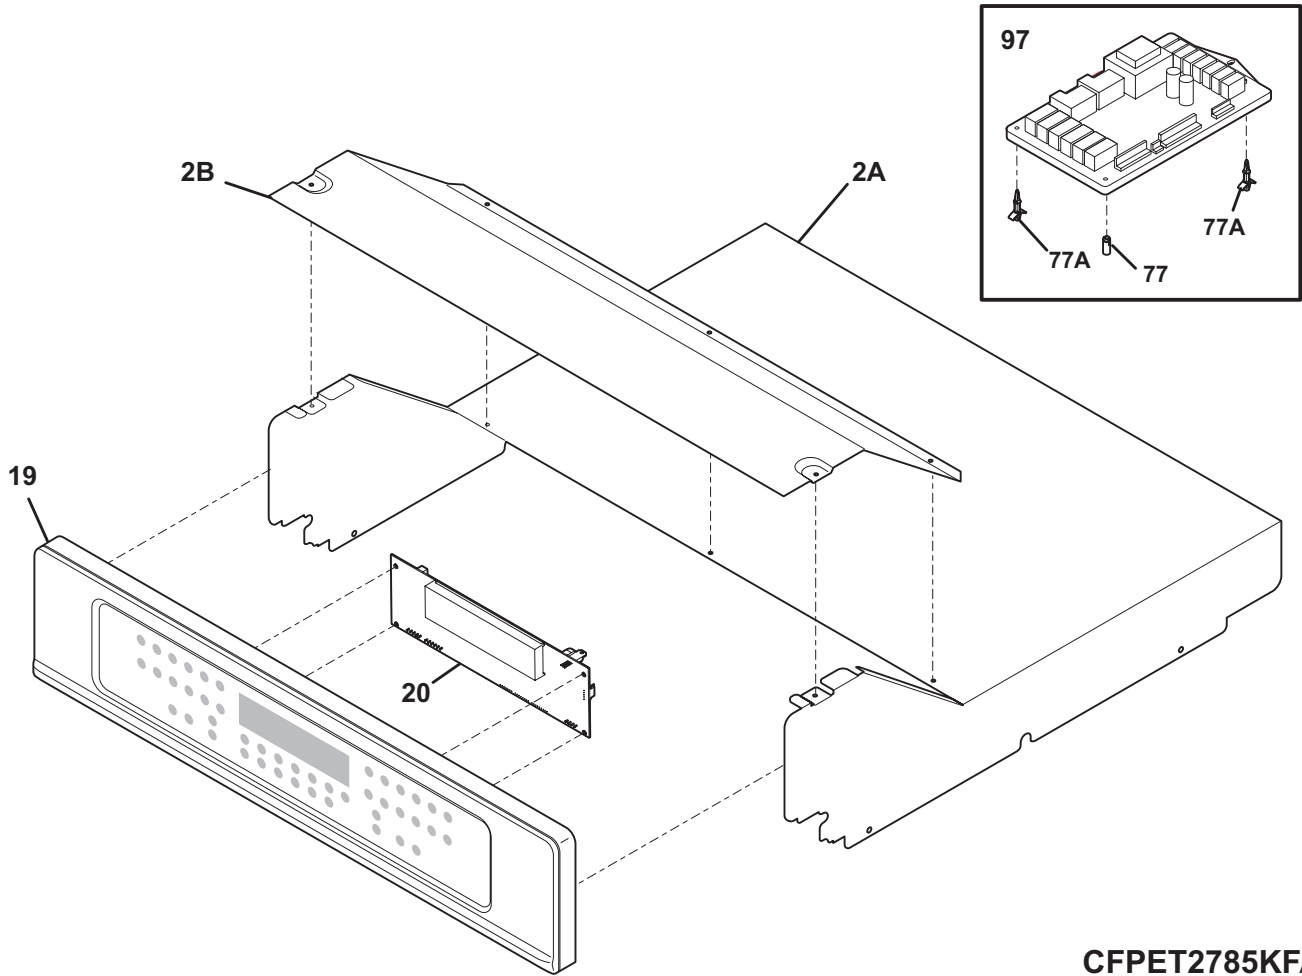

Copyright © 2009 Electrolux Home Products, Inc.
All rights reserved.

CONTROL PANEL

CFPET2785KFA

CONTROL PANEL

POS. NO	PART NO.	DESCRIPTION
2A	318257301	Shield, oven top
2B	318260101	Cover, box
19 #	318575106	Panel Assembly, control, black/stainless
20 #	316443844	Control, electronic, ES610W6, dual oven
*	5303311306	Screw, 8-18 x 0.375, (6)
77	316247900	Spacer, power board
77A	316114100	Spacer
97 #	316443911	Board, relay, dual oven
* #	318370374	Wiring Harness, timer, to relay board
*	5303211311	Screw, 8 x 0.500
*	5304401490	Screw, 6-18 x 1, (2)
*	5304436875	Screw, 8-18 X 1/2, black
*	5304454881	Screw, #8-18 x 3/8